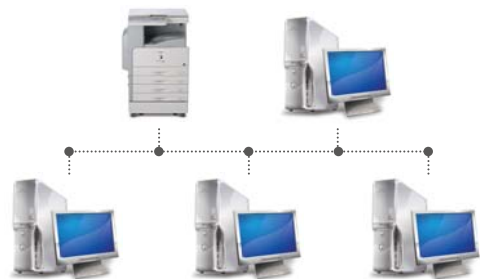

Convenient Duplex Printing

With an optional integrated duplex unit, you can perform two-sided printing on your imageRUNNER and reduce paper costs significantly.

Easier Merging with Page Composer

Canon's Page Composer allows you to merge documents from different applications (Microsoft Word, Excel, PowerPoint, PDF, etc.) into a single electronic document right from your desktop. You can then delete, duplicate and preview the merged document before actual printing.

Scan with confidence.
Connect with ease.

Network Printing Capability

The imageRUNNER 2420L/2422L is designed to be an essential part of your office. With the optional network card installed, users in your office network can access this as a central printing device without the need for additional standalone printers.