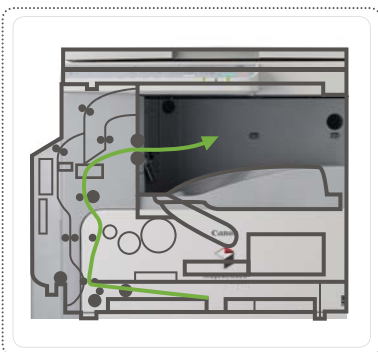

FEATURES

User-friendly + Uncompromising functionality

Duplex Automatic Document Feeder automatically sends the originals placed in the feeder to the platen glass to perform duplexing. This optional accessory reduces manual labor, without the need to scan the originals manually.

Large 5-Line Display makes it easier for you to navigate to what you need at a glance.

Vertical Paper Path minimizes the likelihood of paper feeding jams. In addition, the shorter paper transport paths also translates to faster image transfer and printing.