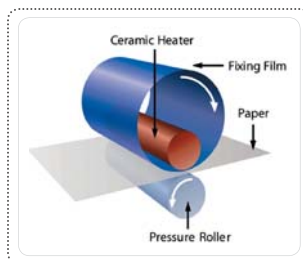

Energy Conservation Design built into Canon's RAPID Fusing System™ means the imageRUNNER device is ready to print instantly when needed, without long warm-up times and energy waste. This increases productivity, reduces energy cost, and helps save the environment at the same time.