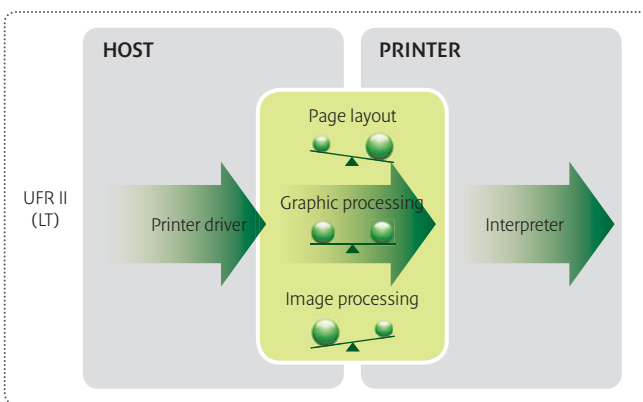

Scan Once

Digital Image Memory

Multiple Copies

Identification Card Copy

Making copies of ID cards is easy when you use the ID Card Copy function. Both sides of the card will be scanned before they are printed on a single side of the paper.

Rotate Collate

Image Combination

Save paper and filing space by combining 4 separate originals onto a single sheet of paper.

Original

Copy

Enhanced Auto-Magnification

imageRUNNER 2420L/2422L offers a wide zoom ratio range of 25% - 400%. Enlarge or reduce contents to fit your desired paper size automatically at the touch of a button, eliminating the need to guess the copy ratio.

Original

Contents fit to page

Powerful print features are now within reach

Enhanced Digital Local Print

imageRUNNER 2420L/2422L offers you 600 x 600 dpi Standard Local Print, eliminating the costs incurred on an additional standalone printer. Using Canon's innovative Ultra Fast Rendering II (UFR II LT) printing technology, you can achieve an optimal balance of quality and speed for every print job.

Convenient Duplex Printing

With an optional integrated duplex unit, you can perform two-sided printing on your imageRUNNER and reduce paper costs significantly.

Easier Merging with Page Composer

Canon's Page Composer allows you to merge documents from different applications (Microsoft Word, Excel, PowerPoint, PDF, etc.) into a single electronic document right from your desktop. You can then delete, duplicate and preview the merged document before actual printing.